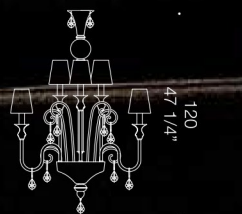

120
47 1/4"

Ø 80
31 1/2"

BUGIA K12
12xMAX 46W E14

CE
E14